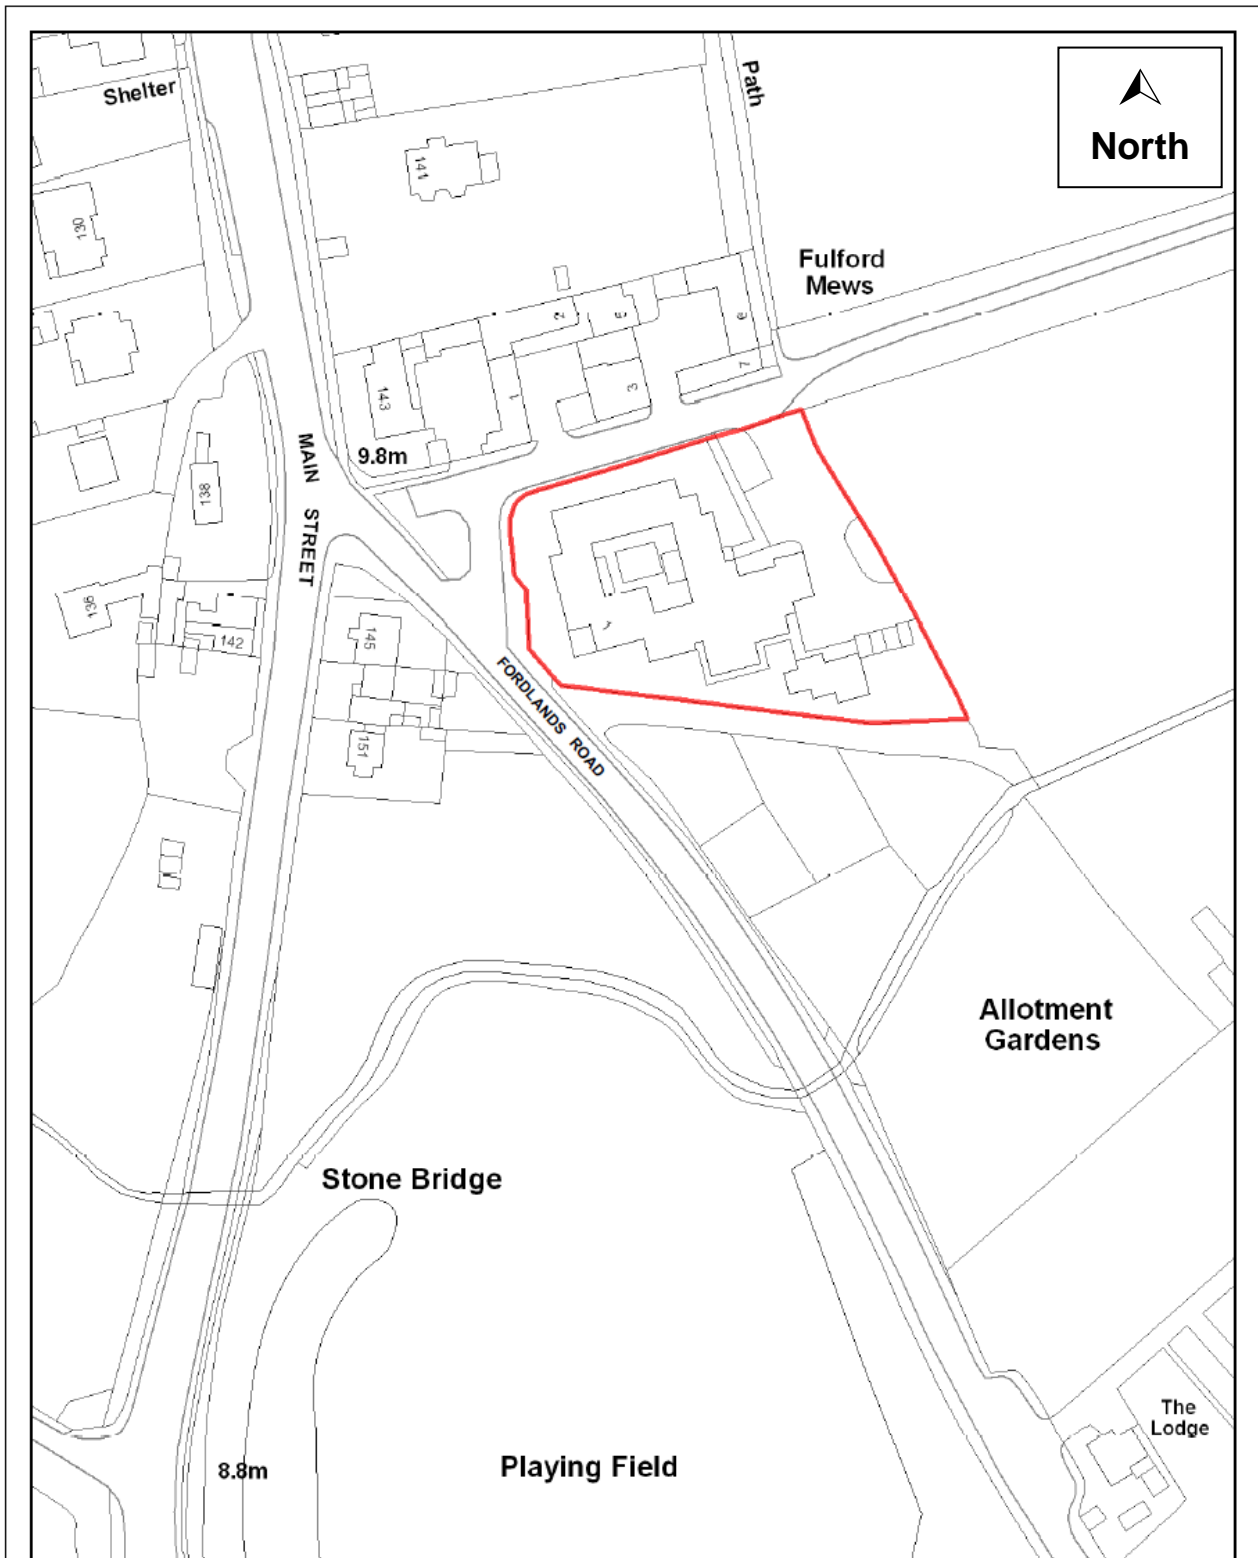

The Site of the Former Older Persons' Home at Fordlands Road

Resources
Property Services

Fordlands Road Elderly Peoples Home

SCALE 1:1,250 DRAWN BY: GR
Originating Group: Property Services

DATE: 01/11/2010
Drawing No. E00641

Reproduced from the Ordnance Survey with the permission of the Controller of Her Majesty's Stationery Office © Crown copyright.
Unauthorised reproduction infringes Crown copyright and may lead to prosecution or civil proceedings.
City of York Council 100020818